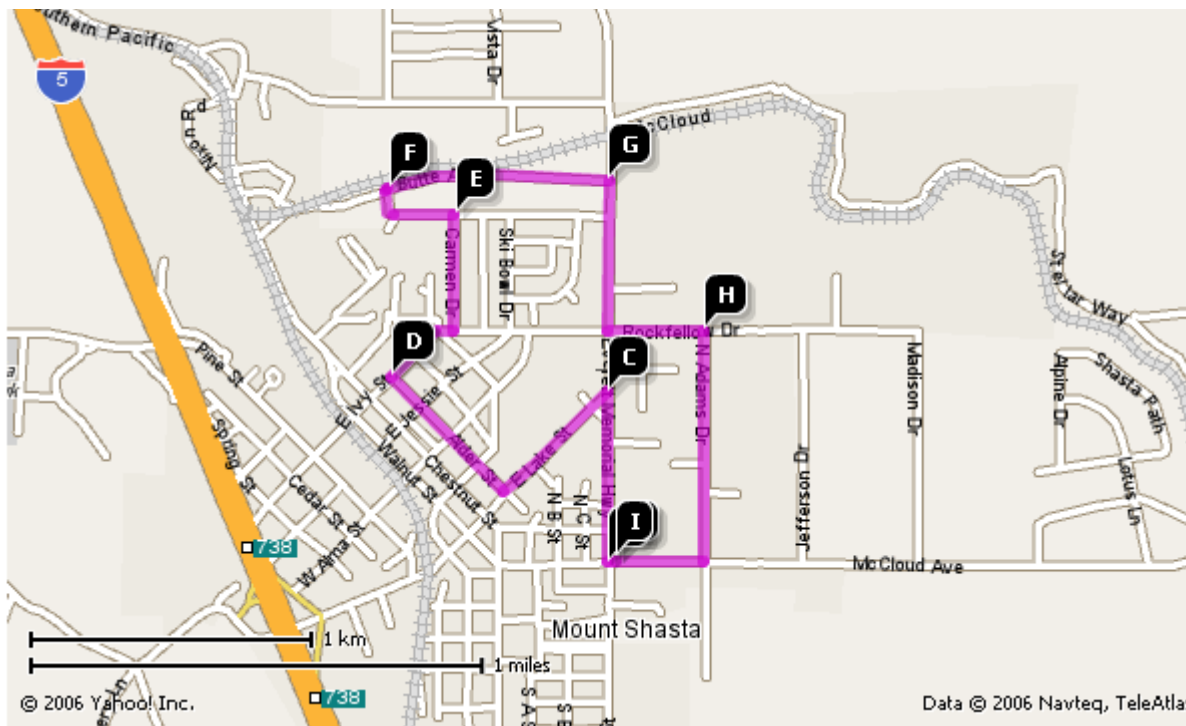

Distance: 0.5 miles, Travel Time: 1 mins

G BUTTE AVE AT EVERETT MEMORIAL HWY, MOUNT SHASTA, CA 96067

1. Start on **EVERETT MEMORIAL HWY** (at **BUTTE AVE & EVERETT MEMORIAL HWY** in **MOUNT SHASTA**) - go **0.3 mi**
2. Turn **L** on **ROCKFELLOW DR** - go **0.2 mi**
3. Arrive at **ROCKFELLOW DR AT N ADAMS DR, MOUNT SHASTA**

Distance: 0.5 miles, Travel Time: 1 mins

H ROCKFELLOW DR AT N ADAMS DR, MOUNT SHASTA, CA 96067

1. Start on **N ADAMS DR** (at **ROCKFELLOW DR & N ADAMS DR** in **MOUNT SHASTA**) going toward **MANZANITA LN** - go **0.5 mi**
2. Turn **R** on **MCCLOUD AVE** - go **0.2 mi**
3. Arrive at **522 MCCLOUD AVE, MOUNT SHASTA**, on the **R**

Distance: 0.7 miles, Travel Time: 2 mins

**I A2z Word Processing (530) 918-9421
522 mccloud avenue, mount shasta, ca**

Total Distance: 3.4 miles, Total Travel Time: 10 mins

When using any driving directions or map, it's a good idea to do a reality check and make sure the road still exists, watch out for construction, and follow all traffic safety precautions. This is only to be used as an aid in planning.