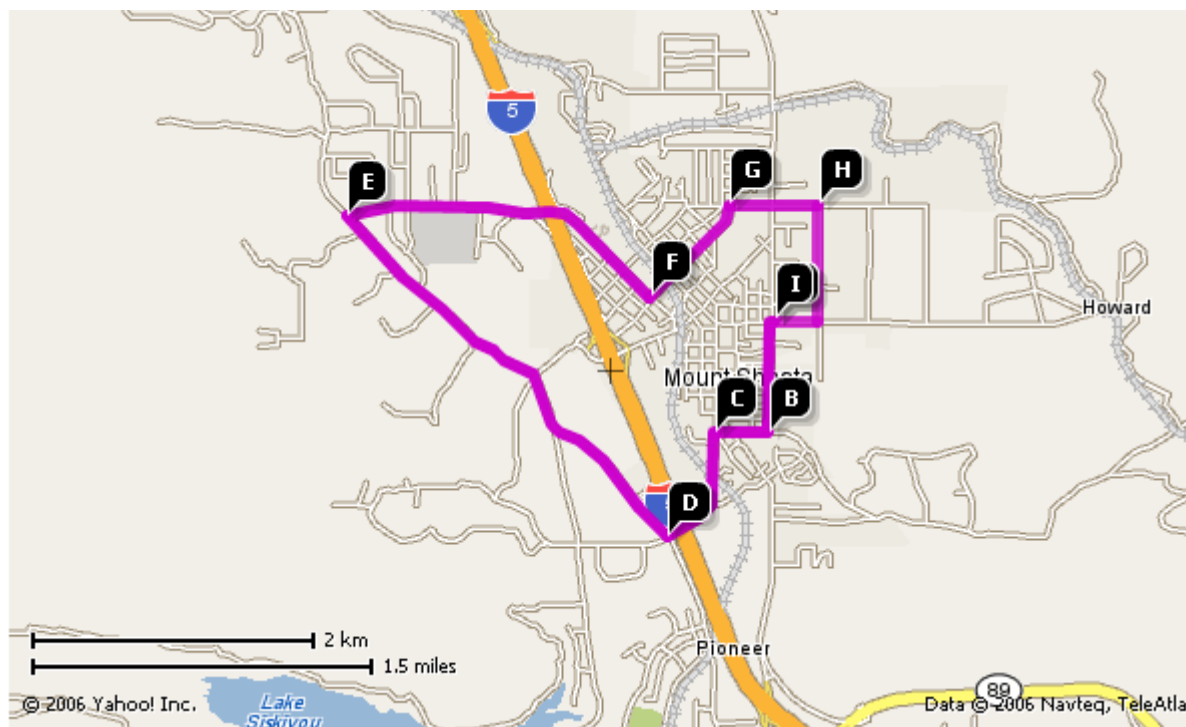

Distance: 1.5 miles, Travel Time: 5 mins

F pine st and alma, mount shasta, ca

1. Start on **ALMA ST** (at **PINE ST & W ALMA ST** in **MOUNT SHASTA**) - go **0.5** mi
2. Arrive at **E ALMA ST AT ROCKFELLOW DR, MOUNT SHASTA**

Distance: 0.5 miles, Travel Time: 1 mins

G alma st and rockfellow,mount shasta, ca

1. Start on **ROCKFELLOW DR** (at **E ALMA ST & ROCKFELLOW DR** in **MOUNT SHASTA**) going toward **N WASHINGTON DR,EVERETT MEMORIAL HWY** - go **0.4**

mi

2. Arrive at **N ADAMS DR AT ROCKFELLOW DR, MOUNT SHASTA**

Distance: 0.4 miles, Travel Time: 1 mins

H **adams and rockfellow,mount shasta, ca**

1. Start on **N ADAMS DR** (at **N ADAMS DR & ROCKFELLOW DR** in **MOUNT SHASTA**) going toward **MANZANITA LN** - go 0.5 mi
 2. Turn **R** on **MC CLOUD AVE** - go 0.2 mi
 3. Arrive at **522 MC CLOUD AVE, MOUNT SHASTA**, on the **R**
-

Distance: 0.7 miles, Travel Time: 2 mins

I **A2z Word Processing (530) 918-9421**
522 McCloud ave., mount shasta, ca

Total Distance: 6.5 miles, Total Travel Time: 20 mins

When using any driving directions or map, it's a good idea to do a reality check and make sure the road still exists, watch out for construction, and follow all traffic safety precautions. This is only to be used as an aid in planning.